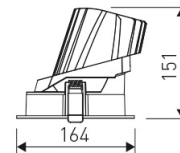

Dimensions

Product dimensions (mm)	ø164 x 151
Net weight (g)	1020
Gross weight (Kg)	1,1
Drilling hole (mm)	Ø 150

Scheme

Scheme

Round wallwasher downlight from the TROLL family Contract.

DESCRIPTION

Round wallwasher downlight from the TROLL family Contract setting an advanced and innovative thermal balance system through passive dissipation with stable colour temperature of 4000° K (neutral white) optimised to be used as general & accent lighting for commercial areas shop-windows and different indoor spaces. Designed for ceiling recessed installation. Luminaire body built in die-cast aluminium finished in white. Optical group is IP44 on the visible frontal area. Luminaire built-in a primary reflector made of high purity aluminium plus an antiglare secondary reflector. with an angle beam of wallwasher. Luminaire sets a 25 W LED source with CRI higher than 85 % and a chromatic dispersion lower than 3 SMCD. Fixture has a luminous flux of 1649 Lm, with an efficiency of 58,9 Lm/W and a total consumption of 28 W. The average life for the luminaire is 50000 h (stabilised at a minimum flux of 70 % from the original). Luminaire built-in an auxiliary gear Dimmable 1-10V fed at 220-240V; 50/60 Hz.

Item code	11.1603.4040.33
Product type	IN
Category	Recessed Downlights
Family	Contract
Subfamily	Contract W
Materials	Luminaire body built in die-cast aluminium.
Optical system	Luminaire built-in a primary reflector made of high purity aluminium plus an antiglare secondary reflector..
Installation instructions	Luminaire designed for ceiling recessed installation.
Pictograms	

Product

Real power (W)	28
Real luminous flux (Lm)	1649
Luminous efficiency (Lm/W)	58,9
Beam angle (°)	W30
Life time (h)	50000
IP	44/20
Electrical class insulation	Class 2
Operating temperature	from -20°C to 35°C
Electrical feeding	220..240V, 50/60Hz
Colour	White
Energy efficiency class	A