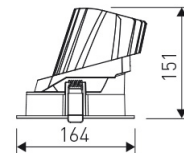

**Dimensions**

Product dimensions (mm)	ø164 x 151
Net weight (g)	1020
Gross weight (Kg)	1,1
Drilling hole (mm)	Ø 150

**Scheme**

Scheme

**Round wallwasher downlight from the TROLL family Contract.**

**DESCRIPTION**