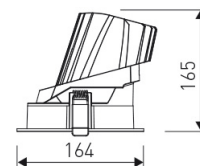

**Dimensions**

Product dimensions (mm)	Ø164 x 165
Net weight (g)	1080
Gross weight (Kg)	1,16
Drilling hole (mm)	Ø 150

**Scheme**

Scheme

**Round wallwasher downlight from the TROLL family Contract.**

**DESCRIPTION**

**Product**

Real power (W)	35
Real luminous flux (Lm)	2028
Luminous efficiency (Lm/W)	58
Beam angle (°)	W30
Life time (h)	50000
IP	44/20
Electrical class insulation	Class 2
Operating temperature	from -20°C to 35°C
Electrical feeding	220..240V, 50/60Hz
Colour	White
Energy efficiency class	A