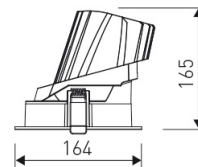

**Dimensions**

Product dimensions (mm)	Ø164 x 165
Net weight (g)	1080
Gross weight (Kg)	1,16
Drilling hole (mm)	Ø 150

**Scheme**

Scheme

**Round wallwasher downlight from the TROLL family Contract.**

**DESCRIPTION**

**Pictograms**

**Product**

Real power (W)	35
Real luminous flux (Lm)	2208
Luminous efficiency (Lm/W)	63
Beam angle (°)	W30
Life time (h)	50000
IP	44/20
Electrical class insulation	Class 2
Operating temperature	from -20°C to 35°C
Electrical feeding	220..240V, 50/60Hz
Colour	White
Energy efficiency class	A