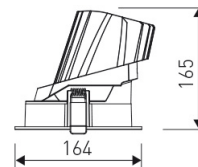

**Dimensions**

Product dimensions (mm)	Ø164 x 165
Net weight (g)	1080
Gross weight (Kg)	1,16
Drilling hole (mm)	Ø 150

**Scheme**

Scheme

**Round wallwasher downlight from the TROLL family Contract.**

**DESCRIPTION**

**Product**

Real power (W)	35
Real luminous flux (Lm)	2028
Luminous efficiency (Lm/W)	58
Beam angle (°)	W30
Life time (h)	50000
IP	44/20
Electrical class insulation	Class 2
Operating temperature	from -20°C to 35°C
Electrical feeding	220..240V, 50/60Hz
Colour	White
Energy efficiency class	A