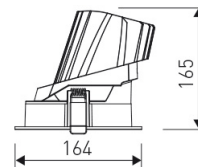

**Dimensions**

Product dimensions (mm)	Ø164 x 165
Net weight (g)	1080
Gross weight (Kg)	1,16
Drilling hole (mm)	Ø 150

**Scheme**

Scheme

**Round wallwasher downlight from the TROLL family Contract.**

**DESCRIPTION**