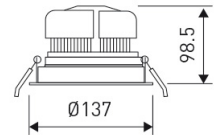

---

**Dimensions**

---

Product dimensions (mm)	ø137 x 98,5
Net weight (g)	850
Gross weight (Kg)	0,95
Drilling hole (mm)	Ø125

---

---

**Scheme**

---

---

**Product**

---

Real power (W)	36
Real luminous flux (Lm)	3192
U.G.R. (%)	< 19
Luminous efficiency (Lm/W)	88,7
Beam angle (°)	15
Life time (h)	50000
IP	44/20
Electrical class insulation	Class 2
Operating temperature	from -20° C to 35° C
Electrical feeding	220..240V, 50/60Hz
Colour	White
Energy efficiency class	A+