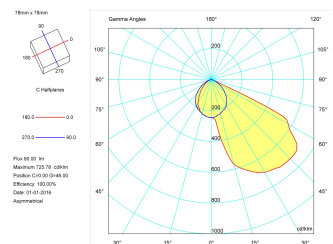

Photometry

Photometry