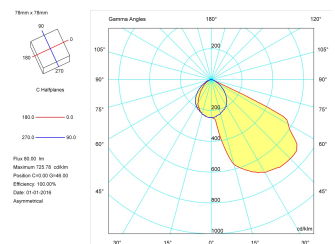

Photometry

Photometry