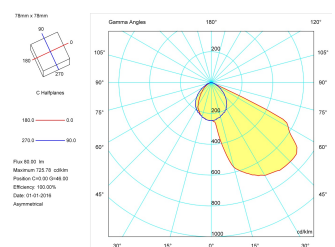

Photometry

Photometry