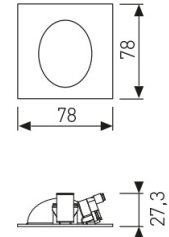

Dimensions

Product dimensions (mm)	78 x 78 x 27,3
Net weight (g)	105
Gross weight (Kg)	0,2
Drilling hole (mm)	Ø65

Scheme

Scheme

Small format led luminaire from the TROLL family Mini Zas.

DESCRIPTION

Small format led luminaire from the TROLL family Mini Zas setting an advanced and innovative thermal balance system through passive dissipation with stable colour temperature of 3000° K (warm white) optimised to be used as localized decorative lighting and beaconing. Designed for wall recessed installed. Luminaire body built in die-cast aluminium finished in white. Luminaire built-in an asymmetrical optic set with an angle beam of wallwasher. Luminaire sets a 2 W LED source with CRI higher than 85 % and a chromatic dispersion lower than 3 SMCD. Fixture has a luminous flux of 80 Lm, with an efficiency of 36,4 Lm/W and a total consumption of 2,2 W. The average life for the luminaire is 30000 h (stabilised at a minimum flux of 70 % from the original). Luminaire built-in an auxiliary gear ON/OFF fed at 220-240V; 50/60 Hz.