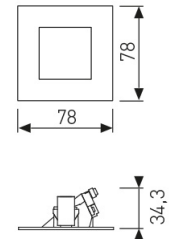

Dimensions

Product dimensions (mm)	78 x 78 x 34,3
Net weight (g)	105
Gross weight (Kg)	0,2
Drilling hole (mm)	Ø65

Scheme

Scheme

Small format led luminaire from the TROLL family Mini Zas.

DESCRIPTION

Small format led luminaire from the TROLL family Mini Zas setting an advanced and innovative thermal balance system through passive dissipation with stable colour temperature of 3000° K (warm white) optimised to be used as localized decorative lighting and beaconing. Designed for wall recessed installed. Luminaire body built in die-cast aluminium finished in white. Luminaire built-in an asymmetrical optic set with an angle beam of wallwasher. Luminaire sets a 2 W LED source with CRI higher than 85 % and a chromatic dispersion lower than 3 SMCD. Fixture has a luminous flux of 80 Lm, with an efficiency of 36,4 Lm/W and a total consumption of 2,2 W. The average life for the luminaire is 30000 h (stabilised at a minimum flux of 70 % from the original). Luminaire built-in an auxiliary gear ON/OFF fed at 220-240V; 50/60 Hz.

Item code	11.1605.0032.33
Product type	IN
Category	Recessed Wall
Family	Zas
Subfamily	Mini Zas
Materials	Luminaire body built in die-cast aluminium.
Optical system	Luminaire built-in an asymmetrical optic set.
Installation instructions	Luminaire designed for wall recessed installed.
Pictograms	 