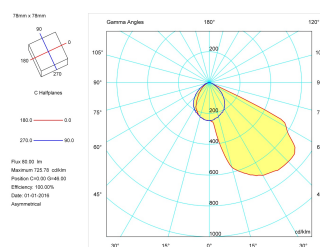

Photometry

Photometry