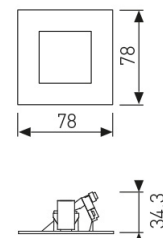

Dimensions

Product dimensions (mm)	78 x 78 x 34,3
Net weight (g)	105
Gross weight (Kg)	0,2
Drilling hole (mm)	Ø65

Scheme

Scheme

Small format led luminaire from the TROLL family Mini Zas.

DESCRIPTION

Small format led luminaire from the TROLL family Mini Zas setting an advanced and innovative thermal balance system through passive dissipation with stable colour temperature of 3000° K (warm white) optimised to be used as localized decorative lighting and beaconing. Designed for wall recessed installed. Luminaire body built in die-cast aluminium finished in white. Luminaire built-in an asymmetrical optic set with an angle beam of wallwasher. Luminaire sets a 2 W LED source with CRI higher than 85 % and a chromatic dispersion lower than 3 SMCD. Fixture has a luminous flux of 80 Lm, with an efficiency of 36,4 Lm/W and a total consumption of 2,2 W. The average life for the luminaire is 30000 h (stabilised at a minimum flux of 70 % from the original). Luminaire built-in an auxiliary gear ON/OFF fed at 220-240V; 50/60 Hz.

Item code	11.1605.0032.33
Product type	IN
Category	Recessed Wall
Family	Zas
Subfamily	Mini Zas
Materials	Luminaire body built in die-cast aluminium.
Optical system	Luminaire built-in an asymmetrical optic set.
Installation instructions	Luminaire designed for wall recessed installed.
Pictograms	 