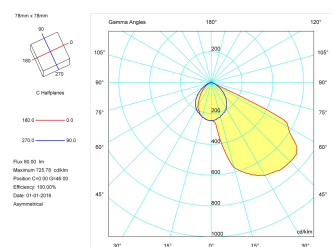

Photometry

Photometry