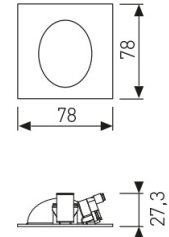

Dimensions

Product dimensions (mm)	78 x 78 x 27,3
Net weight (g)	105
Gross weight (Kg)	0,2
Drilling hole (mm)	Ø65

Scheme

Scheme

Small format led luminaire from the TROLL family Mini Zas.

DESCRIPTION

Small format led luminaire from the TROLL family Mini Zas setting an advanced and innovative thermal balance system through passive dissipation with stable colour temperature of 4000° K (neutral white) optimised to be used as localized decorative lighting and beaconing. Designed for wall recessed installed. Luminaire body built in die-cast aluminium finished in white. Luminaire built-in an asymmetrical optic set with an angle beam of wallwasher. Luminaire sets a 2 W LED source with CRI higher than 85 % and a chromatic dispersion lower than 3 SMCD. Fixture has a luminous flux of 90 Lm, with an efficiency of 41 Lm/W and a total consumption of 2,2 W. The average life for the luminaire is 30000 h (stabilised at a minimum flux of 70 % from the original). Luminaire built-in an auxiliary gear ON/OFF fed at 220-240V; 50/60 Hz.