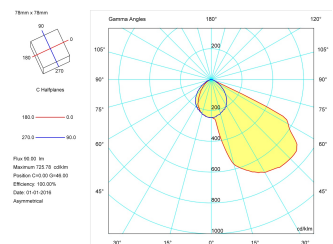

Photometry

Photometry