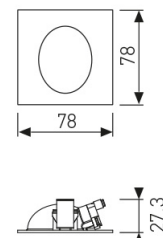

Dimensions

Product dimensions (mm)	78 x 78 x 27,3
Net weight (g)	105
Gross weight (Kg)	0,2
Drilling hole (mm)	Ø65

Scheme

Scheme

Small format led luminaire from the TROLL family Mini Zas.

DESCRIPTION

Small format led luminaire from the TROLL family Mini Zas setting an advanced and innovative thermal balance system through passive dissipation with stable colour temperature of 4000° K (neutral white) optimised to be used as localized decorative lighting and beaconing. Designed for wall recessed installed. Luminaire body built in die-cast aluminium finished in white. Luminaire built-in an asymmetrical optic set with an angle beam of wallwasher. Luminaire sets a 2 W LED source with CRI higher than 85 % and a chromatic dispersion lower than 3 SMCD. Fixture has a luminous flux of 90 Lm, with an efficiency of 41 Lm/W and a total consumption of 2,2 W. The average life for the luminaire is 30000 h (stabilised at a minimum flux of 70 % from the original). Luminaire built-in an auxiliary gear ON/OFF fed at 220-240V; 50/60 Hz.

Item code	11.1605.0041.33
Product type	IN
Category	Recessed Wall
Family	Zas
Subfamily	Mini Zas
Materials	Luminaire body built in die-cast aluminium.
Optical system	Luminaire built-in an asymmetrical optic set.
Installation instructions	Luminaire designed for wall recessed installed.
Pictograms	 