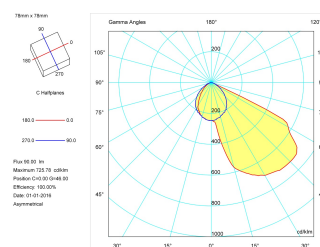

Photometry

Photometry