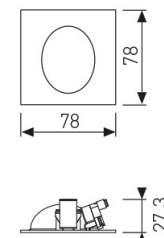

Dimensions

Product dimensions (mm)	78 x 78 x 27,3
Net weight (g)	105
Gross weight (Kg)	0,2
Drilling hole (mm)	Ø65

Scheme

Scheme

Small format led luminaire from the TROLL family Mini Zas.

DESCRIPTION

Small format led luminaire from the TROLL family Mini Zas setting an advanced and innovative thermal balance system through passive dissipation with stable colour temperature of 4000° K (neutral white) optimised to be used as localized decorative lighting and beaconing. Designed for wall recessed installed. Luminaire body built in die-cast aluminium finished in white. Luminaire built-in an asymmetrical optic set with an angle beam of wallwasher. Luminaire sets a 2 W LED source with CRI higher than 85 % and a chromatic dispersion lower than 3 SMCD. Fixture has a luminous flux of 90 Lm, with an efficiency of 41 Lm/W and a total consumption of 2,2 W. The average life for the luminaire is 30000 h (stabilised at a minimum flux of 70 % from the original). Luminaire built-in an auxiliary gear ON/OFF fed at 220-240V; 50/60 Hz.

Item code	11.1605.0041.33
Product type	IN
Category	Recessed Wall
Family	Zas
Subfamily	Mini Zas
Materials	Luminaire body built in die-cast aluminium.
Optical system	Luminaire built-in an asymmetrical optic set.
Installation instructions	Luminaire designed for wall recessed installed.
Pictograms	 