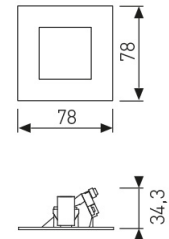

Dimensions

| | |
|-------------------------|----------------|
| Product dimensions (mm) | 78 x 78 x 34,3 |
| Net weight (g) | 105 |
| Gross weight (Kg) | 0,2 |
| Drilling hole (mm) | Ø65 |

Scheme

Scheme

Small format led luminaire from the TROLL family Mini Zas.

DESCRIPTION

Small format led luminaire from the TROLL family Mini Zas setting an advanced and innovative thermal balance system through passive dissipation with stable colour temperature of 4000° K (neutral white) optimised to be used as localized decorative lighting and beaconing. Designed for wall recessed installed. Luminaire body built in die-cast aluminium finished in white. Luminaire built-in an asymmetrical optic set with an angle beam of wallwasher. Luminaire sets a 2 W LED source with CRI higher than 85 % and a chromatic dispersion lower than 3 SMCD. Fixture has a luminous flux of 90 Lm, with an efficiency of 41 Lm/W and a total consumption of 2,2 W. The average life for the luminaire is 30000 h (stabilised at a minimum flux of 70 % from the original). Luminaire built-in an auxiliary gear ON/OFF fed at 220-240V; 50/60 Hz.

| | |
|---------------------------|---|
| Item code | 11.1605.0042.33 |
| Product type | IN |
| Category | Recessed Wall |
| Family | Zas |
| Subfamily | Mini Zas |
| Materials | Luminaire body built in die-cast aluminium. |
| Optical system | Luminaire built-in an asymmetrical optic set. |
| Installation instructions | Luminaire designed for wall recessed installed. |
| Pictograms |   |