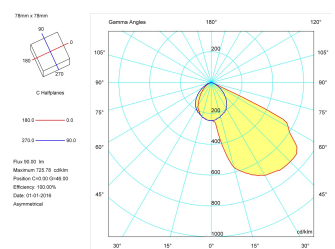

Photometry

Photometry