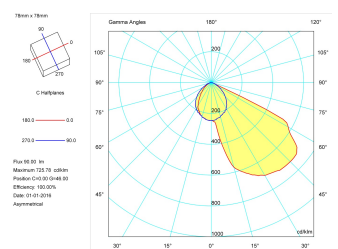

Photometry

Photometry

Item code	11.1605.0042.33
Product type	IN
Category	Recessed Wall
Family	Zas
Subfamily	Mini Zas
Materials	Luminaire body built in die-cast aluminium.
Optical system	Luminaire built-in an asymmetrical optic set.
Installation instructions	Luminaire designed for wall recessed installed.
Pictograms