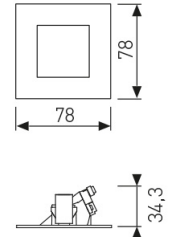

Dimensions

Product dimensions (mm)	78 x 78 x 34,3
Net weight (g)	105
Gross weight (Kg)	0,2
Drilling hole (mm)	Ø65

Scheme

Scheme

Small format led luminaire from the TROLL family Mini Zas.

DESCRIPTION

Small format led luminaire from the TROLL family Mini Zas setting an advanced and innovative thermal balance system through passive dissipation with stable colour temperature of 4000° K (neutral white) optimised to be used as localized decorative lighting and beaconing. Designed for wall recessed installed. Luminaire body built in die-cast aluminium finished in white. Luminaire built-in an asymmetrical optic set with an angle beam of wallwasher. Luminaire sets a 2 W LED source with CRI higher than 85 % and a chromatic dispersion lower than 3 SMCD. Fixture has a luminous flux of 90 Lm, with an efficiency of 41 Lm/W and a total consumption of 2,2 W. The average life for the luminaire is 30000 h (stabilised at a minimum flux of 70 % from the original). Luminaire built-in an auxiliary gear ON/OFF fed at 220-240V; 50/60 Hz.

Product

Real power (W)	2,2
Real luminous flux (Lm)	90
Luminous efficiency (Lm/W)	41
Life time (h)	30000
IP	44/20
Electrical class insulation	Class 1
Operating temperature	from -20°C to 35°C
Electrical feeding	220..240V, 50/60Hz
Colour	White
Energy efficiency class	A

Control gear

Control gear included	Yes
Control gear	Electronic Control Gear
Factor de potencia	0,99

Light source

Light source included	Yes
Light source	Led
Nominal power (W)	2
Nominal luminous flux (Lm)	150
Colour temperature (K)	4000
CRI	80

Photometry

Photometry

Item code	11.1605.0042.33
Product type	IN
Category	Recessed Wall
Family	Zas
Subfamily	Mini Zas
Materials	Luminaire body built in die-cast aluminium.
Optical system	Luminaire built-in an asymmetrical optic set.
Installation instructions	Luminaire designed for wall recessed installed.
Pictograms	