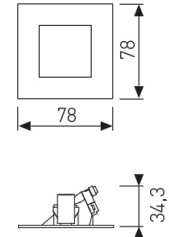

Dimensions

Product dimensions (mm)	78 x 78 x 34,3
Net weight (g)	105
Gross weight (Kg)	0,2
Drilling hole (mm)	Ø65

Scheme

Scheme

Small format led luminaire from the TROLL family Mini Zas.

DESCRIPTION

Small format led luminaire from the TROLL family Mini Zas setting an advanced and innovative thermal balance system through passive dissipation with stable colour temperature of 4000° K (neutral white) optimised to be used as localized decorative lighting and beaconing. Designed for wall recessed installed. Luminaire body built in die-cast aluminium finished in white. Luminaire built-in an asymmetrical optic set with an angle beam of wallwasher. Luminaire sets a 2 W LED source with CRI higher than 85 % and a chromatic dispersion lower than 3 SMCD. Fixture has a luminous flux of 90 Lm, with an efficiency of 41 Lm/W and a total consumption of 2,2 W. The average life for the luminaire is 30000 h (stabilised at a minimum flux of 70 % from the original). Luminaire built-in an auxiliary gear ON/OFF fed at 220-240V; 50/60 Hz.

Item code	11.1605.0042.33
Product type	IN
Category	Recessed Wall
Family	Zas
Subfamily	Mini Zas
Materials	Luminaire body built in die-cast aluminium.
Optical system	Luminaire built-in an asymmetrical optic set.
Installation instructions	Luminaire designed for wall recessed installed.
Pictograms	 