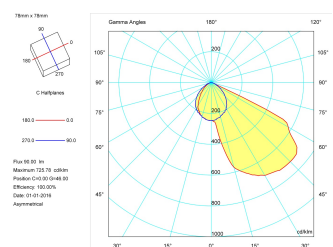

Photometry

Photometry