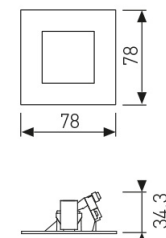

Dimensions

Product dimensions (mm)	78 x 78 x 34,3
Net weight (g)	105
Gross weight (Kg)	0,2
Drilling hole (mm)	Ø65

Scheme

Scheme

Small format led luminaire from the TROLL family Mini Zas.

DESCRIPTION

Small format led luminaire from the TROLL family Mini Zas setting an advanced and innovative thermal balance system through passive dissipation with stable colour temperature of 4000° K (neutral white) optimised to be used as localized decorative lighting and beaconing. Designed for wall recessed installed. Luminaire body built in die-cast aluminium finished in white. Luminaire built-in an asymmetrical optic set with an angle beam of wallwasher. Luminaire sets a 2 W LED source with CRI higher than 85 % and a chromatic dispersion lower than 3 SMCD. Fixture has a luminous flux of 90 Lm, with an efficiency of 41 Lm/W and a total consumption of 2,2 W. The average life for the luminaire is 30000 h (stabilised at a minimum flux of 70 % from the original). Luminaire built-in an auxiliary gear ON/OFF fed at 220-240V; 50/60 Hz.

Item code	11.1605.0042.33
Product type	IN
Category	Recessed Wall
Family	Zas
Subfamily	Mini Zas
Materials	Luminaire body built in die-cast aluminium.
Optical system	Luminaire built-in an asymmetrical optic set.
Installation instructions	Luminaire designed for wall recessed installed.
Pictograms	 