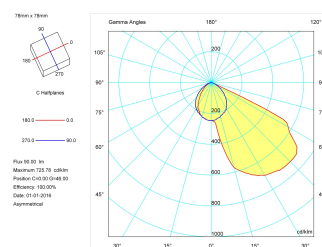

Photometry

Photometry