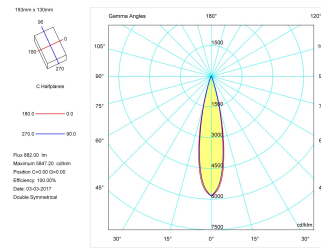

Photometry

Accessories

11.1606.0001.22

Base for stake in polyamide. For 6W.