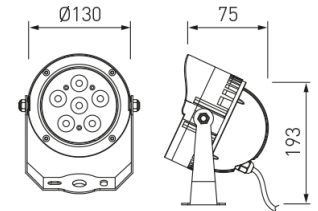

Dimensions

Product dimensions (mm)	75 x 130 x 193
Net weight (g)	1400
Gross weight (Kg)	1,6

Scheme

Scheme

Product

Real power (W)	13,5
Real luminous flux (Lm)	882
Luminous efficiency (Lm/W)	65,3
Beam angle (°)	20
Life time (h)	50000
IP	65
IK	8
Electrical class insulation	Class 1
Operating temperature	from -20°C to 35°C
Electrical feeding	220..240V, 50/60Hz
Colour	Anthracite
Energy efficiency class	A

Control gear

Control gear included	Yes
Control gear	Electronic Control Gear
Factor de potencia	0,9

Light source

Light source included	Yes
Light source	Led
Nominal power (W)	12
Nominal luminous flux (Lm)	1014
Colour temperature (K)	4000
Colour consistency (SDCM)	3
CRI	80

Photometry

LED Outdoor projector from the TROLL family Beam.

DESCRIPTION

LED Outdoor projector from the TROLL family Beam setting an advanced and innovative thermal balance system through passive dissipation with stable colour temperature of 4000° K (neutral white) optimised to be used as lighting of gardens, façades or fountains and all outdoor applications requiring light projection. Designed for floor wall or ceiling surface mounted. Luminaire body built in die-cast aluminium finished in anthracite. Luminaire is IP65 and IK08. Luminaire built-in an independent lens system for each led with an angle beam of 20°. Luminaire sets a 12 W LED source with CRI higher than 80 % and a chromatic dispersion lower than 3 SMCD. Luminaire sets a ball joint system which allows tilting 90°. Fixture has a luminous flux of 882 Lm, with an efficiency of 65,3 Lm/W and a total consumption of 13,5 W. The average life for the luminaire is 50000 h (stabilised at a minimum flux of 70 % from the original). Luminaire built-in an auxiliary gear ON/OFF fed at 220-240V; 50/60 Hz.