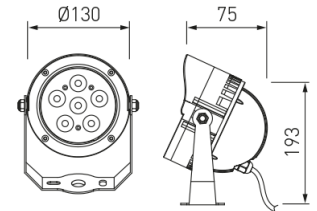

Dimensions

Product dimensions (mm)	75 x 130 x 193
Net weight (g)	1400
Gross weight (Kg)	1,6

Scheme

Scheme

Product

Real power (W)	13,5
Real luminous flux (Lm)	882
Luminous efficiency (Lm/W)	65,3
Beam angle (°)	20
Life time (h)	50000
IP	65
IK	8
Electrical class insulation	Class 1
Operating temperature	from -20°C to 35°C
Electrical feeding	220..240V, 50/60Hz
Colour	Anthracite
Energy efficiency class	A

Control gear

Control gear included	Yes
Control gear	Electronic Control Gear
Factor de potencia	0,9

Light source

Light source included	Yes
Light source	Led
Nominal power (W)	12
Nominal luminous flux (Lm)	1014
Colour temperature (K)	4000
Colour consistency (SDCM)	3
CRI	80

Photometry

LED Outdoor projector from the TROLL family Beam.

DESCRIPTION

LED Outdoor projector from the TROLL family Beam setting an advanced and innovative thermal balance system through passive dissipation with stable colour temperature of 4000° K (neutral white) optimised to be used as lighting of gardens, façades or fountains and all outdoor applications requiring light projection. Designed for floor wall or ceiling surface mounted. Luminaire body built in die-cast aluminium finished in anthracite. Luminaire is IP65 and IK08. Luminaire built-in an independent lens system for each led with an angle beam of 20°. Luminaire sets a 12 W LED source with CRI higher than 80 % and a chromatic dispersion lower than 3 SMCD. Luminaire sets a ball joint system which allows tilting 90°. Fixture has a luminous flux of 882 Lm, with an efficiency of 65,3 Lm/W and a total consumption of 13,5 W. The average life for the luminaire is 50000 h (stabilised at a minimum flux of 70 % from the original). Luminaire built-in an auxiliary gear ON/OFF fed at 220-240V; 50/60 Hz.