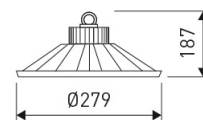

Dimensions

Product dimensions (mm)	ø279 x 187
Net weight (g)	4000
Gross weight (Kg)	4,7

Scheme

Scheme

Product

Real power (W)	100
Real luminous flux (Lm)	11062
Luminous efficiency (Lm/W)	110,6
Beam angle (°)	60
Life time (h)	50000
IP	65
IK	08
Electrical class insulation	Class 1
Operating temperature	from -20°C to 40°C
Electrical feeding	220..240V, 50/60Hz
Colour	Grey
Energy efficiency class	A+

Control gear

Control gear included	Yes
Control gear	1-10V Dimmable Electronic Control Gear
Factor de potencia	0,99

Light source

Light source included	Yes
Light source	Led
Nominal power (W)	90
Nominal luminous flux (Lm)	12500
Average life time (h)	50000
Colour temperature (K)	4000
Colour consistency (SDCM)	3
CRI	80