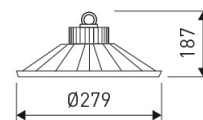

Dimensions

Product dimensions (mm)	ø279 x 187
Net weight (g)	4000
Gross weight (Kg)	4,7

Scheme

Scheme

Product

Real power (W)	100
Real luminous flux (Lm)	11583
Luminous efficiency (Lm/W)	115,8
Beam angle (°)	120
Life time (h)	50000
IP	65
IK	06
Electrical class insulation	Class 1
Operating temperature	from -20°C to 40°C
Electrical feeding	220..240V, 50/60Hz
Colour	Grey
Energy efficiency class	A+

Control gear

Control gear included	Yes
Control gear	1-10V Dimmable Electronic Control Gear
Factor de potencia	0,99

Light source

Light source included	Yes
Light source	Led
Nominal power (W)	90
Nominal luminous flux (Lm)	12500
Average life time (h)	50000
Colour temperature (K)	4000
Colour consistency (SDCM)	3
CRI	80