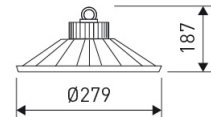

Dimensions

Product dimensions (mm)	ø279 x 187
Net weight (g)	4000
Gross weight (Kg)	4,7

Scheme

Scheme

Product

Real power (W)	100
Real luminous flux (Lm)	11583
Luminous efficiency (Lm/W)	115,8
Beam angle (°)	120
Life time (h)	50000
IP	65
IK	06
Electrical class insulation	Class 1
Operating temperature	from -20°C to 40°C
Electrical feeding	220..240V, 50/60Hz
Colour	Grey
Energy efficiency class	A+

Control gear

Control gear included	Yes
Control gear	1-10V Dimmable Electronic Control Gear
Factor de potencia	0,99

Light source

Light source included	Yes
Light source	Led
Nominal power (W)	90
Nominal luminous flux (Lm)	12500
Average life time (h)	50000
Colour temperature (K)	4000
Colour consistency (SDCM)	3
CRI	80