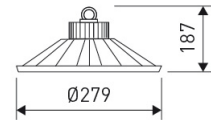

Dimensions

Product dimensions (mm)	ø279 x 187
Net weight (g)	4000
Gross weight (Kg)	4,7

Scheme

Scheme

Product

Real power (W)	100
Real luminous flux (Lm)	11498
Luminous efficiency (Lm/W)	114,9
Beam angle (°)	90
Life time (h)	50000
IP	65
IK	08
Electrical class insulation	Class 1
Operating temperature	from -20°C to 40°C
Electrical feeding	220..240V, 50/60Hz
Colour	Grey
Energy efficiency class	A+

Control gear

Control gear included	Yes
Control gear	1-10V Dimmable Electronic Control Gear
Factor de potencia	0,99

Light source

Light source included	Yes
Light source	Led
Nominal power (W)	90
Nominal luminous flux (Lm)	13000
Average life time (h)	50000
Colour temperature (K)	5000
Colour consistency (SDCM)	3
CRI	80