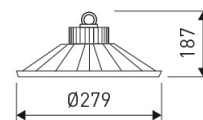

Dimensions

Product dimensions (mm)	ø279 x 187
Net weight (g)	4000
Gross weight (Kg)	4,7

Scheme

Scheme

Product

Real power (W)	100
Real luminous flux (Lm)	11498
Luminous efficiency (Lm/W)	114,9
Beam angle (°)	90
Life time (h)	50000
IP	65
IK	08
Electrical class insulation	Class 1
Operating temperature	from -20°C to 40°C
Electrical feeding	220..240V, 50/60Hz
Colour	Grey
Energy efficiency class	A+

Control gear

Control gear included	Yes
Control gear	1-10V Dimmable Electronic Control Gear
Factor de potencia	0,99

Light source

Light source included	Yes
Light source	Led
Nominal power (W)	90
Nominal luminous flux (Lm)	13000
Average life time (h)	50000
Colour temperature (K)	5000
Colour consistency (SDCM)	3
CRI	80