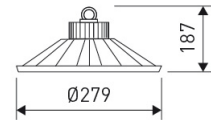

Dimensions

Product dimensions (mm)	ø279 x 187
Net weight (g)	4000
Gross weight (Kg)	4,7

Scheme

Scheme

Product

Real power (W)	100
Real luminous flux (Lm)	12670
Luminous efficiency (Lm/W)	126,7
Beam angle (°)	120
Life time (h)	50000
IP	65
IK	06
Electrical class insulation	Class 1
Operating temperature	from -20°C to 40°C
Electrical feeding	220..240V, 50/60Hz
Colour	Grey
Energy efficiency class	A+

Control gear

Control gear included	Yes
Control gear	1-10V Dimmable Electronic Control Gear
Factor de potencia	0,99

Light source

Light source included	Yes
Light source	Led
Nominal power (W)	90
Nominal luminous flux (Lm)	12000
Average life time (h)	50000
Colour temperature (K)	5000
Colour consistency (SDCM)	3
CRI	80