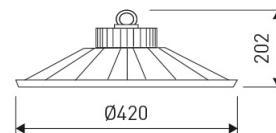

Dimensions

Product dimensions (mm)	ø420,4 x 202,5
Net weight (g)	6800
Gross weight (Kg)	7,5

Scheme

Scheme

Product

Real power (W)	161
Real luminous flux (Lm)	19001
Luminous efficiency (Lm/W)	118
Beam angle (°)	60
Life time (h)	50000
IP	65
IK	08
Electrical class insulation	Class 1
Operating temperature	from -20°C to 40°C
Electrical feeding	220..240V, 50/60Hz
Colour	Grey
Energy efficiency class	A+

Control gear

Control gear included	Yes
Control gear	1-10V Dimmable Electronic Control Gear
Factor de potencia	0,99

Light source

Light source included	Yes
Light source	Led
Nominal power (W)	148
Nominal luminous flux (Lm)	20500
Average life time (h)	50000
Colour temperature (K)	4000
Colour consistency (SDCM)	3
CRI	80