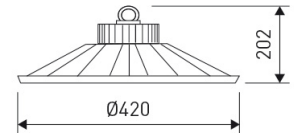

Dimensions

Product dimensions (mm)	ø420,4 x 202,5
Net weight (g)	6800
Gross weight (Kg)	7,5

Scheme

Scheme

Product

Real power (W)	161
Real luminous flux (Lm)	19001
Luminous efficiency (Lm/W)	118
Beam angle (°)	60
Life time (h)	50000
IP	65
IK	08
Electrical class insulation	Class 1
Operating temperature	from -20°C to 40°C
Electrical feeding	220..240V, 50/60Hz
Colour	Grey
Energy efficiency class	A+

Control gear

Control gear included	Yes
Control gear	1-10V Dimmable Electronic Control Gear
Factor de potencia	0,99

Light source

Light source included	Yes
Light source	Led
Nominal power (W)	148
Nominal luminous flux (Lm)	20500
Average life time (h)	50000
Colour temperature (K)	4000
Colour consistency (SDCM)	3
CRI	80