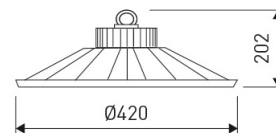

Dimensions

Product dimensions (mm)	ø420,4 x 202,5
Net weight (g)	6800
Gross weight (Kg)	7,5

Scheme

Scheme

Product

Real power (W)	161
Real luminous flux (Lm)	18977
Luminous efficiency (Lm/W)	117
Beam angle (°)	90
Life time (h)	50000
IP	65
IK	08
Electrical class insulation	Class 1
Operating temperature	from -20°C to 40°C
Electrical feeding	220..240V, 50/60Hz
Colour	Grey
Energy efficiency class	A+

Control gear

Control gear included	Yes
Control gear	1-10V Dimmable Electronic Control Gear
Factor de potencia	0,99

Light source

Light source included	Yes
Light source	Led
Nominal power (W)	148
Nominal luminous flux (Lm)	20500
Average life time (h)	50000
Colour temperature (K)	4000
Colour consistency (SDCM)	3
CRI	80