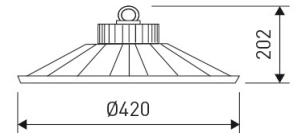

Dimensions

Product dimensions (mm)	ø420,4 x 202,5
Net weight (g)	6800
Gross weight (Kg)	7,5

Scheme

Scheme

Product

Real power (W)	161
Real luminous flux (Lm)	18977
Luminous efficiency (Lm/W)	117
Beam angle (°)	90
Life time (h)	50000
IP	65
IK	08
Electrical class insulation	Class 1
Operating temperature	from -20°C to 40°C
Electrical feeding	220..240V, 50/60Hz
Colour	Grey
Energy efficiency class	A+

Control gear

Control gear included	Yes
Control gear	1-10V Dimmable Electronic Control Gear
Factor de potencia	0,99

Light source

Light source included	Yes
Light source	Led
Nominal power (W)	148
Nominal luminous flux (Lm)	20500
Average life time (h)	50000
Colour temperature (K)	4000
Colour consistency (SDCM)	3
CRI	80