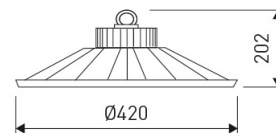

Dimensions

Product dimensions (mm)	ø420,4 x 202,5
Net weight (g)	6800
Gross weight (Kg)	7,5

Scheme

Scheme

Product

Real power (W)	161
Real luminous flux (Lm)	19158
Luminous efficiency (Lm/W)	119
Beam angle (°)	60
Life time (h)	50000
IP	65
IK	08
Electrical class insulation	Class 1
Operating temperature	from -20°C to 40°C
Electrical feeding	220..240V, 50/60Hz
Colour	Grey
Energy efficiency class	A+

Control gear

Control gear included	Yes
Control gear	1-10V Dimmable Electronic Control Gear
Factor de potencia	0,99

Light source

Light source included	Yes
Light source	Led
Nominal power (W)	148
Nominal luminous flux (Lm)	21000
Average life time (h)	50000
Colour temperature (K)	5000
Colour consistency (SDCM)	3
CRI	80