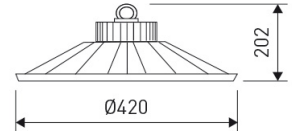

Dimensions

Product dimensions (mm)	ø420,4 x 202,5
Net weight (g)	6800
Gross weight (Kg)	7,5

Scheme

Scheme

Product

Real power (W)	161
Real luminous flux (Lm)	19158
Luminous efficiency (Lm/W)	119
Beam angle (°)	60
Life time (h)	50000
IP	65
IK	08
Electrical class insulation	Class 1
Operating temperature	from -20°C to 40°C
Electrical feeding	220..240V, 50/60Hz
Colour	Grey
Energy efficiency class	A+

Control gear

Control gear included	Yes
Control gear	1-10V Dimmable Electronic Control Gear
Factor de potencia	0,99

Light source

Light source included	Yes
Light source	Led
Nominal power (W)	148
Nominal luminous flux (Lm)	21000
Average life time (h)	50000
Colour temperature (K)	5000
Colour consistency (SDCM)	3
CRI	80