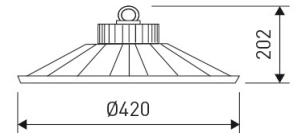

Dimensions

Product dimensions (mm)	ø420,4 x 202,5
Net weight (g)	6800
Gross weight (Kg)	7,5

Scheme

Scheme

Product

Real power (W)	161
Real luminous flux (Lm)	19167
Luminous efficiency (Lm/W)	119
Beam angle (°)	90
Life time (h)	50000
IP	65
IK	08
Electrical class insulation	Class 1
Operating temperature	from -20°C to 40°C
Electrical feeding	220..240V, 50/60Hz
Colour	Grey
Energy efficiency class	A+

Control gear

Control gear included	Yes
Control gear	1-10V Dimmable Electronic Control Gear
Factor de potencia	0,99

Light source

Light source included	Yes
Light source	Led
Nominal power (W)	148
Nominal luminous flux (Lm)	21000
Average life time (h)	50000
Colour temperature (K)	5000
Colour consistency (SDCM)	3
CRI	80