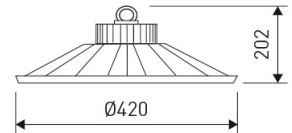

Dimensions

Product dimensions (mm)	ø420,4 x 202,5
Net weight (g)	6800
Gross weight (Kg)	7,5

Scheme

Scheme

Product

Real power (W)	161
Real luminous flux (Lm)	19167
Luminous efficiency (Lm/W)	119
Beam angle (°)	90
Life time (h)	50000
IP	65
IK	08
Electrical class insulation	Class 1
Operating temperature	from -20°C to 40°C
Electrical feeding	220..240V, 50/60Hz
Colour	Grey
Energy efficiency class	A+