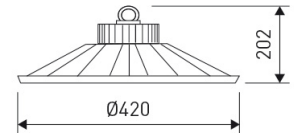

Dimensions

Product dimensions (mm)	ø420,4 x 202,5
Net weight (g)	6800
Gross weight (Kg)	7,5

Scheme

Scheme

Product

Real power (W)	161
Real luminous flux (Lm)	20343
Luminous efficiency (Lm/W)	126,3
Beam angle (°)	120
Life time (h)	50000
IP	65
IK	06
Electrical class insulation	Class 1
Operating temperature	from -20°C to 40°C
Electrical feeding	220..240V, 50/60Hz
Colour	Grey
Energy efficiency class	A+

Control gear

Control gear included	Yes
Control gear	1-10V Dimmable Electronic Control Gear
Factor de potencia	0,99

Light source

Light source included	Yes
Light source	Led
Nominal power (W)	148
Nominal luminous flux (Lm)	21000
Average life time (h)	50000
Colour temperature (K)	5000
Colour consistency (SDCM)	3
CRI	80