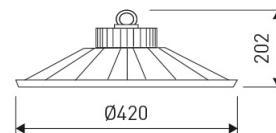

Dimensions

Product dimensions (mm)	ø420,4 x 202,5
Net weight (g)	6800
Gross weight (Kg)	7,5

Scheme

Scheme

Product

Real power (W)	220
Real luminous flux (Lm)	24933
Luminous efficiency (Lm/W)	113,3
Beam angle (°)	60
Life time (h)	50000
IP	65
IK	08
Electrical class insulation	Class 1
Operating temperature	from -20°C to 40°C
Electrical feeding	220..240V, 50/60Hz
Colour	Grey
Energy efficiency class	A+

Control gear

Control gear included	Yes
Control gear	1-10V Dimmable Electronic Control Gear
Factor de potencia	0,99

Light source

Light source included	Yes
Light source	Led
Nominal power (W)	198
Nominal luminous flux (Lm)	26840
Average life time (h)	50000
Colour temperature (K)	4000
Colour consistency (SDCM)	3
CRI	80