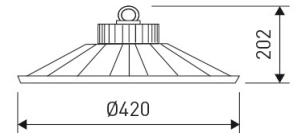

Dimensions

Product dimensions (mm)	ø420,4 x 202,5
Net weight (g)	6800
Gross weight (Kg)	7,5

Scheme

Scheme

Product

Real power (W)	220
Real luminous flux (Lm)	24782
Luminous efficiency (Lm/W)	112,6
Beam angle (°)	90
Life time (h)	50000
IP	65
IK	08
Electrical class insulation	Class 1
Operating temperature	from -20°C to 40°C
Electrical feeding	220..240V, 50/60Hz
Colour	Grey
Energy efficiency class	A+

Control gear

Control gear included	Yes
Control gear	1-10V Dimmable Electronic Control Gear
Factor de potencia	0,99

Light source

Light source included	Yes
Light source	Led
Nominal power (W)	198
Nominal luminous flux (Lm)	26840
Average life time (h)	50000
Colour temperature (K)	4000
Colour consistency (SDCM)	3
CRI	80