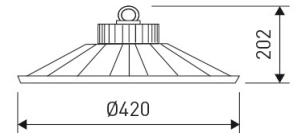

Dimensions

Product dimensions (mm)	ø420,4 x 202,5
Net weight (g)	6800
Gross weight (Kg)	7,5

Scheme

Scheme

Product

Real power (W)	220
Real luminous flux (Lm)	24856
Luminous efficiency (Lm/W)	113
Beam angle (°)	90
Life time (h)	50000
IP	65
IK	08
Electrical class insulation	Class 1
Operating temperature	from -20°C to 40°C
Electrical feeding	220..240V, 50/60Hz
Colour	Grey
Energy efficiency class	A+