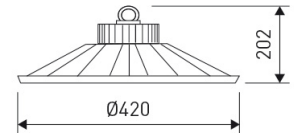

Dimensions

Product dimensions (mm)	ø420,4 x 202,5
Net weight (g)	6800
Gross weight (Kg)	7,5

Scheme

Scheme

Product

Real power (W)	220
Real luminous flux (Lm)	26892
Luminous efficiency (Lm/W)	122,2
Beam angle (°)	120
Life time (h)	50000
IP	65
IK	06
Electrical class insulation	Class 1
Operating temperature	from -20°C to 40°C
Electrical feeding	220..240V, 50/60Hz
Colour	Grey
Energy efficiency class	A+