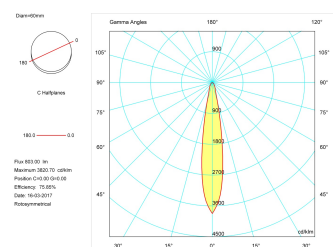

Photometry

Photometry