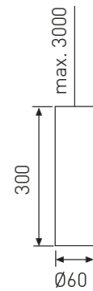

Dimensions

Product dimensions (mm)	ø60 x 300
Net weight (g)	1000

Scheme

Scheme

Decorative and minimalist luminaire with neutral aesthetic from the TROLL family Tubular LED.

DESCRIPTION

Decorative and minimalist luminaire with neutral aesthetic from the TROLL family Tubular LED setting an advanced and innovative thermal balance system through passive dissipation with stable colour temperature of 2700° K (warm white) optimised to be used as general lighting of commercial or domestic areas, as well as contract spaces where aesthetic and design were a relevant requirement. Designed for Ceiling suspended installation. Luminaire body built in extruded aluminium finished in white with orange interior Luminaire built-in a high purity aluminium reflector with tempered protection glass with an angle beam of 12°. Luminaire sets a 7 W LED source with CRI higher than 85 % and a chromatic dispersion lower than 3 SMCD. Fixture has a luminous flux of 803 Lm, with an efficiency of 100,4 Lm/W and a total consumption of 8 W. The average life for the luminaire is 50000 h (stabilised at a minimum flux of 70 % from the original). Luminaire built-in an auxiliary gear ON/OFF fed at 220-240V; 50/60 Hz.

Item code	11.1645.1211.63
Product type	IN
Category	Surface Downlights
Family	Tubular-S
Subfamily	Tubular P
Materials	Luminaire body built in extruded aluminium.
Optical system	Luminaire built-in a high purity aluminium reflector with tempered protection glass.
Installation instructions	Luminaire designed for Ceiling suspended installation.
Pictograms	

Product