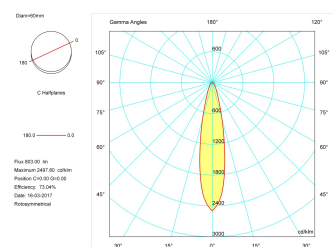

Photometry

Photometry