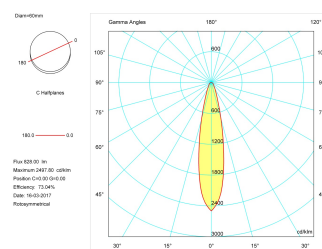

Photometry

Photometry