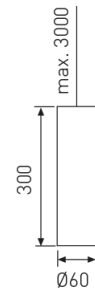

Dimensions

Product dimensions (mm)	ø60 x 300
Net weight (g)	1000

Scheme

Scheme

Decorative and minimalist luminaire with neutral aesthetic from the TROLL family Tubular LED.

DESCRIPTION

Decorative and minimalist luminaire with neutral aesthetic from the TROLL family Tubular LED setting an advanced and innovative thermal balance system through passive dissipation with stable colour temperature of 4000° K (neutral white) optimised to be used as general lighting of commercial or domestic areas, as well as contract spaces where aesthetic and design were a relevant requirement. Designed for Ceiling suspended installation. Luminaire body built in extruded aluminium finished in anthracite with orange interior Luminaire built-in an high purity aluminium reflector with tempered protection glass with an angle beam of 12°. Luminaire sets a 7 W LED source with CRI higher than 85 % and a chromatic dispersion lower than 3 SMCD. Fixture has a luminous flux of 907 Lm, with an efficiency of 113,4 Lm/W and a total consumption of 8 W. The average life for the luminaire is 50000 h (stabilised at a minimum flux of 70 % from the original). Luminaire built-in an auxiliary gear ON/OFF fed at 220-240V; 50/60 Hz.

Pictograms

Product

Real power (W)	8
Real luminous flux (Lm)	907
Luminous efficiency (Lm/W)	113,4
Beam angle (°)	12
Life time (h)	50000
IP	20
Electrical class insulation	Class 1
Operating temperature	from -20°C to 35°C
Electrical feeding	220..240V, 50/60Hz
Colour	Anthracite
Energy efficiency class	A+

Control gear

Control gear included	Yes
Control gear	Electronic Control Gear
Factor de potencia	0,99

Light source

Light source included	Yes
Light source	Led
Nominal power (W)	7
Nominal luminous flux (Lm)	1000
Colour temperature (K)	4000
Colour consistency (SDCM)	3
CRI	90