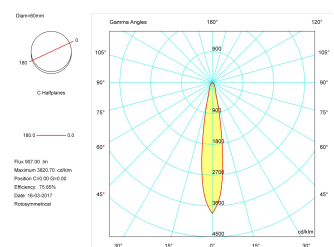

Photometry

Photometry