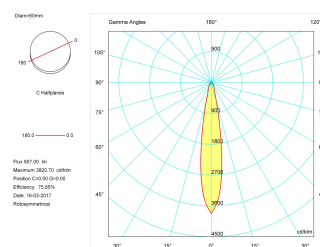

Photometry

Photometry