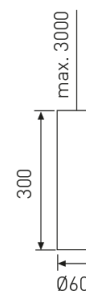

#### Dimensions

Product dimensions (mm)	ø60 x 300
Net weight (g)	1000

#### Scheme

Scheme