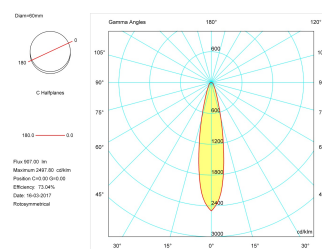

Photometry

Photometry