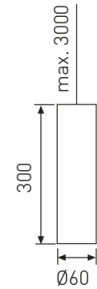

Dimensions

Product dimensions (mm)	ø60 x 300
Net weight (g)	1000

Scheme

Scheme

Decorative and minimalist luminaire with neutral aesthetic from the TROLL family Tubular LED.

DESCRIPTION

Decorative and minimalist luminaire with neutral aesthetic from the TROLL family Tubular LED setting an advanced and innovative thermal balance system through passive dissipation with stable colour temperature of 2700° K (warm white) optimised to be used as general lighting of commercial or domestic areas, as well as contract spaces where aesthetic and design were a relevant requirement. Designed for Ceiling suspended installation. Luminaire body built in extruded aluminium finished in anthracite with black interior Luminaire built-in a high purity aluminium reflector with tempered protection glass with an angle beam of 12°. Luminaire sets a 7 W LED source with CRI higher than 85 % and a chromatic dispersion lower than 3 SMCD. Fixture has a luminous flux of 803 Lm, with an efficiency of 100,4 Lm/W and a total consumption of 8 W. The average life for the luminaire is 50000 h (stabilised at a minimum flux of 70 % from the original). Luminaire built-in an auxiliary gear ON/OFF fed at 220-240V; 50/60 Hz.

Item code	11.1645.2211.22
Product type	IN
Category	Surface Downlights
Family	Tubular-S
Subfamily	Tubular P
Materials	Luminaire body built in extruded aluminium.
Optical system	Luminaire built-in a high purity aluminium reflector with tempered protection glass.
Installation instructions	Luminaire designed for Ceiling suspended installation.
Pictograms	

Product