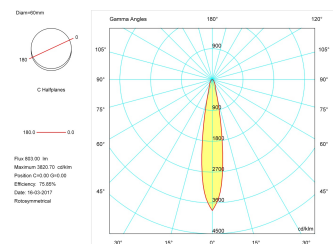

Photometry

Photometry