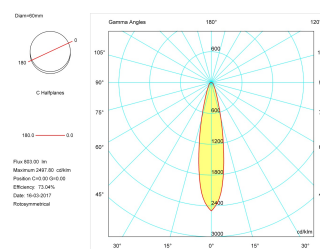

Photometry

Photometry