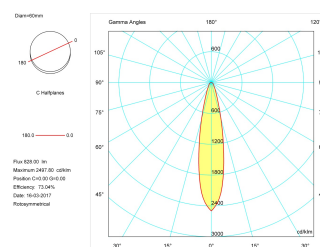

Photometry

Photometry