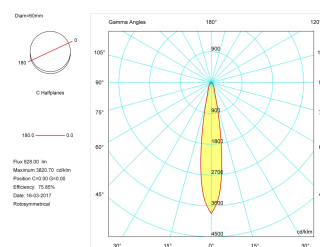

Photometry

Photometry