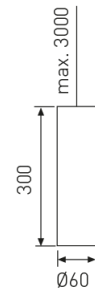

Dimensions

Product dimensions (mm)	ø60 x 300
Net weight (g)	1000

Scheme

Scheme

Decorative and minimalist luminaire with neutral aesthetic from the TROLL family Tubular LED.

DESCRIPTION

Decorative and minimalist luminaire with neutral aesthetic from the TROLL family Tubular LED setting an advanced and innovative thermal balance system through passive dissipation with stable colour temperature of 3000° K (warm white) optimised to be used as general lighting of commercial or domestic areas, as well as contract spaces where aesthetic and design were a relevant requirement. Designed for Ceiling suspended installation. Luminaire body built in extruded aluminium finished in white with black interior Luminaire built-in a high purity aluminium reflector with tempered protection glass with an angle beam of 24°. Luminaire sets a 7 W LED source with CRI higher than 85 % and a chromatic dispersion lower than 3 SMCD. Fixture has a luminous flux of 828 Lm, with an efficiency of 103,5 Lm/W and a total consumption of 8 W. The average life for the luminaire is 50000 h (stabilised at a minimum flux of 70 % from the original). Luminaire built-in an auxiliary gear ON/OFF fed at 220-240V; 50/60 Hz.

Item code	11.1645.2321.63
Product type	IN
Category	Surface Downlights
Family	Tubular-S
Subfamily	Tubular P
Materials	Luminaire body built in extruded aluminium.
Optical system	Luminaire built-in a high purity aluminium reflector with tempered protection glass.
Installation instructions	Luminaire designed for Ceiling suspended installation.
Pictograms	

Product