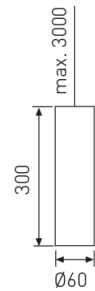


**Dimensions**Product dimensions (mm)      **ø60 x 300**Net weight (g)      **1000****Scheme**

Scheme

**Decorative and minimalist luminaire with neutral aesthetic from the TROLL family Tubular LED.**

**DESCRIPTION**

## Pictograms

**Product**

Real power (W)	8
Real luminous flux (Lm)	828
Luminous efficiency (Lm/W)	103,5
Beam angle (°)	12
Life time (h)	50000
IP	20
Electrical class insulation	Class 1
Operating temperature	from -20°C to 35°C
Electrical feeding	220..240V, 50/60Hz
Colour	Ceramic white
Energy efficiency class	A+

**Control gear**

Control gear included	Yes
Control gear	Electronic Control Gear
Factor de potencia	0,99

**Light source**

Light source included	Yes
Light source	Led
Nominal power (W)	7
Nominal luminous flux (Lm)	900
Colour temperature (K)	3000
Colour consistency (SDCM)	3
CRI	90