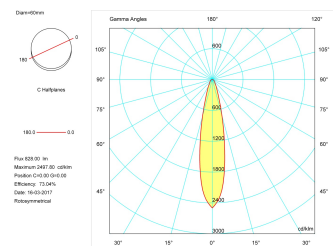

Photometry

Photometry