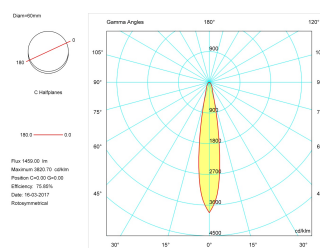

Photometry

Photometry

Accessories

11.1645.0001.22	On-Off base area
11.1645.0002.22	On-Off half-surface area

Decorative and minimalist luminaire with neutral aesthetic from the TROLL family Tubular LED.

DESCRIPTION

Decorative and minimalist luminaire with neutral aesthetic from the TROLL family Tubular LED setting an advanced and innovative thermal balance system through passive dissipation with stable colour temperature of 4000° K (neutral white) optimised to be used as general lighting of commercial or domestic areas, as well as contract spaces where aesthetic and design were a relevant requirement. Designed for Ceiling suspended installation. Luminaire body built in extruded aluminium finished in anthracite with black interior Luminaire built-in a high purity aluminium reflector with tempered protection glass with an angle beam of 24°. Luminaire sets a 13 W LED source with CRI higher than 85 % and a chromatic dispersion lower than 3 SMCD. Fixture has a luminous flux of 1459 Lm, with an efficiency of 97 Lm/W and a total consumption of 15 W. The average life for the luminaire is 50000 h (stabilised at a minimum flux of 70 % from the original). Luminaire built-in an auxiliary gear ON/OFF fed at 220-240V; 50/60 Hz.

Item code	11.1645.5421.22
Product type	IN
Category	Surface Downlights
Family	Tubular-S
Subfamily	Tubular P
Materials	Luminaire body built in extruded aluminium.
Optical system	Luminaire built-in a high purity aluminium reflector with tempered protection glass.
Installation instructions	Luminaire designed for Ceiling suspended installation.
Pictograms