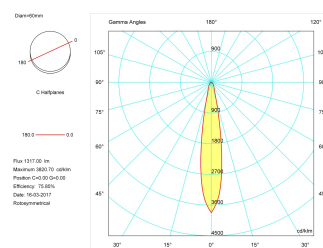

Photometry

Photometry

Accessories	
11.1645.0001.63	On-Off base area
11.1645.0002.63	On-Off half-surface area.