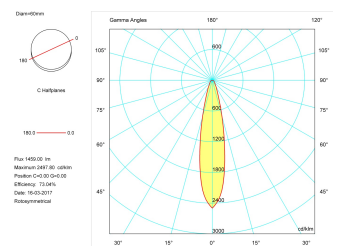

Photometry

Photometry

Accessories

11.1645.0001.63	On-Off base area
11.1645.0002.63	On-Off half-surface area.

Decorative and minimalist luminaire with neutral aesthetic from the TROLL family Tubular LED.

DESCRIPTION

Decorative and minimalist luminaire with neutral aesthetic from the TROLL family Tubular LED setting an advanced and innovative thermal balance system through passive dissipation with stable colour temperature of 4000° K (neutral white) optimised to be used as general lighting of commercial or domestic areas, as well as contract spaces where aesthetic and design were a relevant requirement. Designed for Ceiling suspended installation. Luminaire body built in extruded aluminium finished in white with golden interior Luminaire built-in a high purity aluminium reflector with tempered protection glass with an angle beam of 12°. Luminaire sets a 13 W LED source with CRI higher than 85 % and a chromatic dispersion lower than 3 SMCD. Fixture has a luminous flux of 1459 Lm, with an efficiency of 97 Lm/W and a total consumption of 15 W. The average life for the luminaire is 50000 h (stabilised at a minimum flux of 70 % from the original). Luminaire built-in an auxiliary gear ON/OFF fed at 220-240V; 50/60 Hz.

Item code	11.1645.6411.63
Product type	IN
Category	Surface Downlights
Family	Tubular-S
Subfamily	Tubular P
Materials	Luminaire body built in extruded aluminium.
Optical system	Luminaire built-in a high purity aluminium reflector with tempered protection glass.
Installation instructions	Luminaire designed for Ceiling suspended installation.
Pictograms