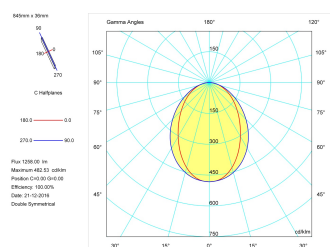

Photometry

Photometry