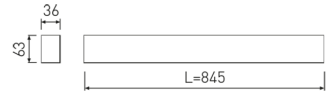

Dimensions

Product dimensions (mm)	36 x 845 x 63
Packing dimensions (mm)	45 x 870 x 75

Scheme

Scheme

845 mm length minimalist LED linear luminaire for single use from the TROLL family Essence.

DESCRIPTION

845 mm length minimalist LED linear luminaire for single use from the TROLL family Essence setting an advanced and innovative thermal balance system through passive dissipation with stable colour temperature of 3000° K (warm white) optimised to be used as general indoor lighting for offices, hospitals commercial areas or residential & contract spaces. Designed for ceiling surface mounted or suspended. Luminaire body built in extruded aluminium finished in black. Luminaire is IP40. Luminaire built-in an Polycarbonate opal diffuser with an angle beam of 85°. Luminaire sets a 15 W LED source with CRI higher than 85 % and a chromatic dispersion lower than 3 SMCD. Fixture has a luminous flux of 1258 Lm, with an efficiency of 74,0 Lm/W and a total consumption of 17 W. The average life for the luminaire is 50000 h (stabilised at a minimum flux of 70 % from the original). Luminaire built-in an auxiliary gear ON/OFF fed at 220-240V; 50/60 Hz.

Product

Real power (W)	17
Real luminous flux (Lm)	1258
Luminous efficiency (Lm/W)	74,0
Beam angle (°)	75
Life time (h)	50000
IP	40
Electrical class insulation	Class 1
Operating temperature	from -20°C to 35°C
Electrical feeding	220..240V, 50/60Hz
Colour	Black
Energy efficiency class	A