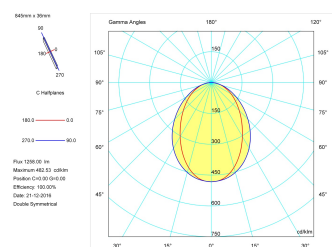

Photometry

Photometry