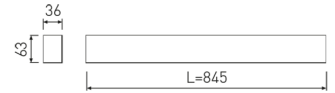

Dimensions

Product dimensions (mm)	36 x 845 x 63
Packing dimensions (mm)	45 x 870 x 75

Scheme

Scheme

845 mm length minimalist LED linear luminaire for single use from the TROLL family Essence.

DESCRIPTION

845 mm length minimalist LED linear luminaire for single use from the TROLL family Essence setting an advanced and innovative thermal balance system through passive dissipation with stable colour temperature of 3000° K (warm white) optimised to be used as general indoor lighting for offices, hospitals commercial areas or residential & contract spaces. Designed for ceiling surface mounted or suspended. Luminaire body built in extruded aluminium finished in grey. Luminaire is IP40. Luminaire built-in an Polycarbonate opal diffuser with an angle beam of 85°. Luminaire sets a 15 W LED source with CRI higher than 85 % and a chromatic dispersion lower than 3 SMCD. Fixture has a luminous flux of 1258 Lm, with an efficiency of 74,0 Lm/W and a total consumption of 17 W. The average life for the luminaire is 50000 h (stabilised at a minimum flux of 70 % from the original). Luminaire built-in an auxiliary gear ON/OFF fed at 220-240V; 50/60 Hz.

Product

Real power (W)	17
Real luminous flux (Lm)	1258
Luminous efficiency (Lm/W)	74,0
Beam angle (°)	75
Life time (h)	50000
IP	40
Electrical class insulation	Class 1
Operating temperature	from -20°C to 35°C
Electrical feeding	220..240V, 50/60Hz
Colour	Grey
Energy efficiency class	A