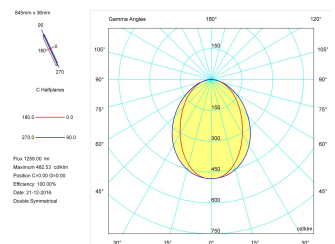

Photometry

Photometry