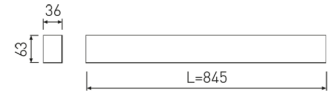

Dimensions

Product dimensions (mm)	36 x 845 x 63
Packing dimensions (mm)	45 x 870 x 75

Scheme

Scheme

845 mm length minimalist LED linear luminaire for single use from the TROLL family Essence.

DESCRIPTION

845 mm length minimalist LED linear luminaire for single use from the TROLL family Essence setting an advanced and innovative thermal balance system through passive dissipation with stable colour temperature of 3000° K (warm white) optimised to be used as general indoor lighting for offices, hospitals commercial areas or residential & contract spaces. Designed for ceiling surface mounted or suspended. Luminaire body built in extruded aluminium finished in white. Luminaire is IP40. Luminaire built-in an Polycarbonate opal diffuser with an angle beam of 85°. Luminaire sets a 15 W LED source with CRI higher than 85 % and a chromatic dispersion lower than 3 SMCD. Fixture has a luminous flux of 1258 Lm, with an efficiency of 74,0 Lm/W and a total consumption of 17 W. The average life for the luminaire is 50000 h (stabilised at a minimum flux of 70 % from the original). Luminaire built-in an auxiliary gear ON/OFF fed at 220-240V; 50/60 Hz.

Pictograms

Product

Real power (W)	17
Real luminous flux (Lm)	1258
Luminous efficiency (Lm/W)	74,0
Beam angle (°)	75
Life time (h)	50000
IP	40
Electrical class insulation	Class 1
Operating temperature	from -20°C to 35°C
Electrical feeding	220..240V, 50/60Hz
Colour	Ceramic white
Energy efficiency class	A