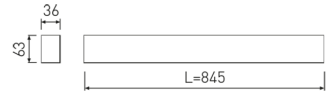

Dimensions

Product dimensions (mm)	36 x 845 x 63
Packing dimensions (mm)	45 x 870 x 75

Scheme

Scheme

845 mm length minimalist LED linear luminaire for single use from the TROLL family Essence.

DESCRIPTION

845 mm length minimalist LED linear luminaire for single use from the TROLL family Essence setting an advanced and innovative thermal balance system through passive dissipation with stable colour temperature of 3000° K (warm white) optimised to be used as general indoor lighting for offices, hospitals commercial areas or residential & contract spaces. Designed for ceiling surface mounted or suspended. Luminaire body built in extruded aluminium finished in white. Luminaire is IP40. Luminaire built-in an Polycarbonate opal diffuser with an angle beam of 85°. Luminaire sets a 15 W LED source with CRI higher than 85 % and a chromatic dispersion lower than 3 SMCD. Fixture has a luminous flux of 1258 Lm, with an efficiency of 74,0 Lm/W and a total consumption of 17 W. The average life for the luminaire is 50000 h (stabilised at a minimum flux of 70 % from the original). Luminaire built-in an auxiliary gear ON/OFF fed at 220-240V; 50/60 Hz.

Pictograms

Product

Real power (W)	17
Real luminous flux (Lm)	1258
Luminous efficiency (Lm/W)	74,0
Beam angle (°)	75
Life time (h)	50000
IP	40
Electrical class insulation	Class 1
Operating temperature	from -20°C to 35°C
Electrical feeding	220..240V, 50/60Hz
Colour	Ceramic white
Energy efficiency class	A