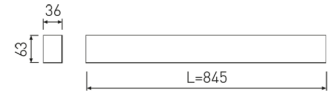

Dimensions

Product dimensions (mm)	36 x 845 x 63
Packing dimensions (mm)	45 x 870 x 75

Scheme

Scheme

845 mm length minimalist LED linear luminaire for single use from the TROLL family Essence.

DESCRIPTION

845 mm length minimalist LED linear luminaire for single use from the TROLL family Essence setting an advanced and innovative thermal balance system through passive dissipation with stable colour temperature of 3000° K (warm white) optimised to be used as general indoor lighting for offices, hospitals commercial areas or residential & contract spaces. Designed for ceiling surface mounted or suspended. Luminaire body built in extruded aluminium finished in white. Luminaire is IP40. Luminaire built-in an Polycarbonate opal diffuser with an angle beam of 85°. Luminaire sets a 15 W LED source with CRI higher than 85 % and a chromatic dispersion lower than 3 SMCD. Fixture has a luminous flux of 1258 Lm, with an efficiency of 74,0 Lm/W and a total consumption of 17 W. The average life for the luminaire is 50000 h (stabilised at a minimum flux of 70 % from the original). Luminaire built-in an auxiliary gear ON/OFF fed at 220-240V; 50/60 Hz.

Product

Real power (W)	17
Real luminous flux (Lm)	1258
Luminous efficiency (Lm/W)	74,0
Beam angle (°)	75
Life time (h)	50000
IP	40
Electrical class insulation	Class 1
Operating temperature	from -20°C to 35°C
Electrical feeding	220..240V, 50/60Hz
Colour	Ceramic white
Energy efficiency class	A