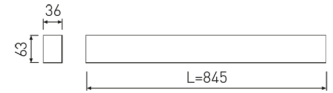

Dimensions

Product dimensions (mm)	36 x 845 x 63
Packing dimensions (mm)	45 x 870 x 75

Scheme

Scheme

845 mm length minimalist LED linear luminaire for single use from the TROLL family Essence.

DESCRIPTION

845 mm length minimalist LED linear luminaire for single use from the TROLL family Essence setting an advanced and innovative thermal balance system through passive dissipation with stable colour temperature of 4000° K (neutral white) optimised to be used as general indoor lighting for offices, hospitals commercial areas or residential & contract spaces. Designed for ceiling surface mounted or suspended. Luminaire body built in extruded aluminium finished in black. Luminaire is IP40. Luminaire built-in an Polycarbonate opal diffuser with an angle beam of 85°. Luminaire sets a 15 W LED source with CRI higher than 85 % and a chromatic dispersion lower than 3 SMCD. Fixture has a luminous flux of 1324 Lm, with an efficiency of 77,9 Lm/W and a total consumption of 17 W. The average life for the luminaire is 50000 h (stabilised at a minimum flux of 70 % from the original). Luminaire built-in an auxiliary gear ON/OFF fed at 220-240V; 50/60 Hz.