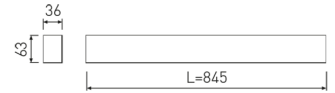

**Dimensions**

Product dimensions (mm)	36 x 845 x 63
Packing dimensions (mm)	45 x 870 x 75

**Scheme**

Scheme

**845 mm length minimalist LED linear luminaire for single use from the TROLL family Essence.**