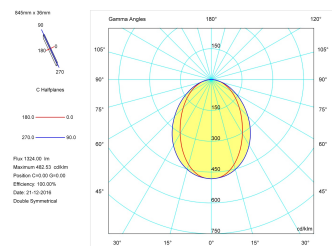

Photometry

Photometry