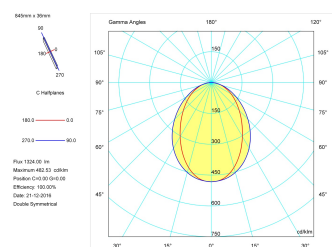

Photometry

Photometry