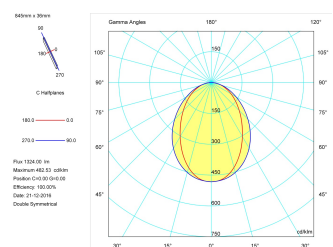

Photometry

Photometry