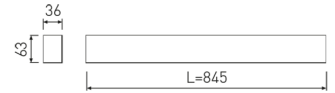

Dimensions

Product dimensions (mm)	36 x 845 x 63
Packing dimensions (mm)	45 x 870 x 75

Scheme

Scheme

845 mm length minimalist LED linear luminaire for single use from the TROLL family Essence.

DESCRIPTION

845 mm length minimalist LED linear luminaire for single use from the TROLL family Essence setting an advanced and innovative thermal balance system through passive dissipation with stable colour temperature of 4000° K (neutral white) optimised to be used as general indoor lighting for offices, hospitals commercial areas or residential & contract spaces. Designed for ceiling surface mounted or suspended. Luminaire body built in extruded aluminium finished in grey. Luminaire is IP40. Luminaire built-in an Polycarbonate opal diffuser with an angle beam of 85°. Luminaire sets a 15 W LED source with CRI higher than 85 % and a chromatic dispersion lower than 3 SMCD. Fixture has a luminous flux of 1324 Lm, with an efficiency of 77,9 Lm/W and a total consumption of 17 W. The average life for the luminaire is 50000 h (stabilised at a minimum flux of 70 % from the original). Luminaire built-in an auxiliary gear ON/OFF fed at 220-240V; 50/60 Hz.

Product

Real power (W)	17
Real luminous flux (Lm)	1324
Luminous efficiency (Lm/W)	77,9
Beam angle (°)	75
Life time (h)	50000
IP	40
Electrical class insulation	Class 1
Operating temperature	from -20°C to 35°C
Electrical feeding	220..240V, 50/60Hz
Colour	Grey
Energy efficiency class	A