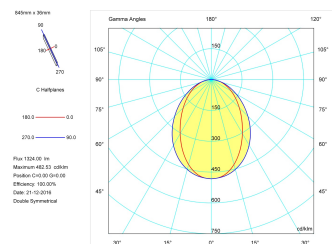

Photometry

Photometry

845 mm length minimalist LED linear luminaire for single use from the TROLL family Essence.

DESCRIPTION

845 mm length minimalist LED linear luminaire for single use from the TROLL family Essence setting an advanced and innovative thermal balance system through passive dissipation with stable colour temperature of 4000° K (neutral white) optimised to be used as general indoor lighting for offices, hospitals commercial areas or residential & contract spaces. Designed for ceiling surface mounted or suspended. Luminaire body built in extruded aluminium finished in grey. Luminaire is IP40. Luminaire built-in an Polycarbonate opal diffuser with an angle beam of 85°. Luminaire sets a 15 W LED source with CRI higher than 85 % and a chromatic dispersion lower than 3 SMCD. Fixture has a luminous flux of 1324 Lm, with an efficiency of 77,9 Lm/W and a total consumption of 17 W. The average life for the luminaire is 50000 h (stabilised at a minimum flux of 70 % from the original). Luminaire built-in an auxiliary gear ON/OFF fed at 220-240V; 50/60 Hz.

Item code	11.1671.1102.21
Product type	IN
Category	Surface Linears
Family	Essence
Subfamily	Essence Ecoled
Materials	Luminaire body built in extruded aluminium.
Optical system	Luminaire built-in a Polycarbonate opal diffuser.
Installation instructions	Luminaire designed for ceiling surface mounted or suspended.
Pictograms