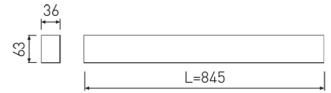

Dimensions

Product dimensions (mm)	36 x 845 x 63
Packing dimensions (mm)	45 x 870 x 75

Scheme

Scheme

845 mm length minimalist LED linear luminaire for single use from the TROLL family Essence.

DESCRIPTION

845 mm length minimalist LED linear luminaire for single use from the TROLL family Essence setting an advanced and innovative thermal balance system through passive dissipation with stable colour temperature of 4000° K (neutral white) optimised to be used as general indoor lighting for offices, hospitals commercial areas or residential & contract spaces. Designed for ceiling surface mounted or suspended. Luminaire body built in extruded aluminium finished in grey. Luminaire is IP40. Luminaire built-in an Polycarbonate opal diffuser with an angle beam of 85°. Luminaire sets a 15 W LED source with CRI higher than 85 % and a chromatic dispersion lower than 3 SMCD. Fixture has a luminous flux of 1324 Lm, with an efficiency of 77,9 Lm/W and a total consumption of 17 W. The average life for the luminaire is 50000 h (stabilised at a minimum flux of 70 % from the original). Luminaire built-in an auxiliary gear ON/OFF fed at 220-240V; 50/60 Hz.

Product

Real power (W)	17
Real luminous flux (Lm)	1324
Luminous efficiency (Lm/W)	77,9
Beam angle (°)	75
Life time (h)	50000
IP	40
Electrical class insulation	Class 1
Operating temperature	from -20°C to 35°C
Electrical feeding	220..240V, 50/60Hz
Colour	Grey
Energy efficiency class	A