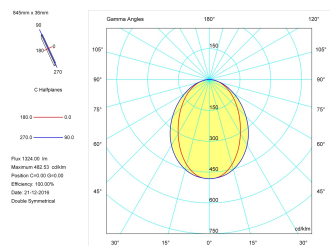

Photometry

Photometry