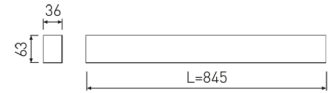

Dimensions

Product dimensions (mm)	36 x 845 x 63
Packing dimensions (mm)	45 x 870 x 75

Scheme

Scheme

845 mm length minimalist LED linear luminaire for single use from the TROLL family Essence.

DESCRIPTION

845 mm length minimalist LED linear luminaire for single use from the TROLL family Essence setting an advanced and innovative thermal balance system through passive dissipation with stable colour temperature of 4000° K (neutral white) optimised to be used as general indoor lighting for offices, hospitals commercial areas or residential & contract spaces. Designed for ceiling surface mounted or suspended. Luminaire body built in extruded aluminium finished in grey. Luminaire is IP40. Luminaire built-in an Polycarbonate opal diffuser with an angle beam of 85°. Luminaire sets a 15 W LED source with CRI higher than 85 % and a chromatic dispersion lower than 3 SMCD. Fixture has a luminous flux of 1324 Lm, with an efficiency of 77,9 Lm/W and a total consumption of 17 W. The average life for the luminaire is 50000 h (stabilised at a minimum flux of 70 % from the original). Luminaire built-in an auxiliary gear ON/OFF fed at 220-240V; 50/60 Hz.

Product

Real power (W)	17
Real luminous flux (Lm)	1324
Luminous efficiency (Lm/W)	77,9
Beam angle (°)	75
Life time (h)	50000
IP	40
Electrical class insulation	Class 1
Operating temperature	from -20°C to 35°C
Electrical feeding	220..240V, 50/60Hz
Colour	Grey
Energy efficiency class	A