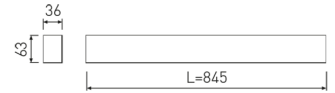

Dimensions

Product dimensions (mm)	36 x 845 x 63
Packing dimensions (mm)	45 x 870 x 75

Scheme

Scheme

845 mm length minimalist LED linear luminaire for single use from the TROLL family Essence.

DESCRIPTION

845 mm length minimalist LED linear luminaire for single use from the TROLL family Essence setting an advanced and innovative thermal balance system through passive dissipation with stable colour temperature of 4000° K (neutral white) optimised to be used as general indoor lighting for offices, hospitals commercial areas or residential & contract spaces. Designed for ceiling surface mounted or suspended. Luminaire body built in extruded aluminium finished in white. Luminaire is IP40. Luminaire built-in an Polycarbonate opal diffuser with an angle beam of 85°. Luminaire sets a 15 W LED source with CRI higher than 85 % and a chromatic dispersion lower than 3 SMCD. Fixture has a luminous flux of 1324 Lm, with an efficiency of 77,9 Lm/W and a total consumption of 17 W. The average life for the luminaire is 50000 h (stabilised at a minimum flux of 70 % from the original). Luminaire built-in an auxiliary gear ON/OFF fed at 220-240V; 50/60 Hz.

Pictograms

Product

Real power (W)	17
Real luminous flux (Lm)	1324
Luminous efficiency (Lm/W)	77,9
Beam angle (°)	75
Life time (h)	50000
IP	40
Electrical class insulation	Class 1
Operating temperature	from -20°C to 35°C
Electrical feeding	220..240V, 50/60Hz
Colour	Ceramic white
Energy efficiency class	A