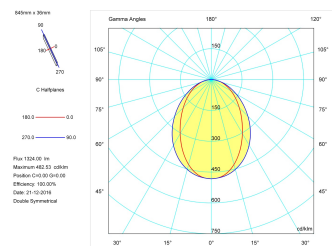

Photometry

Photometry