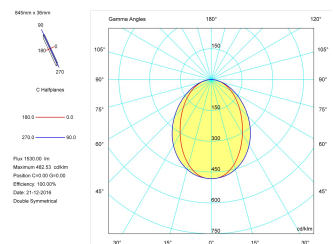

**Product**

Real power (W)	22,5
Real luminous flux (Lm)	1530
Luminous efficiency (Lm/W)	68,0
Beam angle (°)	75
Life time (h)	50000
IP	40
Electrical class insulation	Class 1
Operating temperature	from -20°C to 35°C
Electrical feeding	220..240V, 50/60Hz
Colour	Black
Energy efficiency class	A

**Control gear**

Control gear included	Yes
Control gear	Electronic Control Gear
Factor de potencia	0,94

**Light source**

Light source included	Yes
Light source	Led
Nominal power (W)	20
Nominal luminous flux (Lm)	3100
Colour temperature (K)	3000
Colour consistency (SDCM)	3
CRI	80