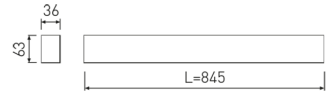

Dimensions

Product dimensions (mm)	36 x 845 x 63
Packing dimensions (mm)	45 x 870 x 75

Scheme

Scheme

845 mm length minimalist LED linear luminaire for single use from the TROLL family Essence.

DESCRIPTION

845 mm length minimalist LED linear luminaire for single use from the TROLL family Essence setting an advanced and innovative thermal balance system through passive dissipation with stable colour temperature of 3000° K (warm white) optimised to be used as general indoor lighting for offices, hospitals commercial areas or residential & contract spaces. Designed for ceiling surface mounted or suspended. Luminaire body built in extruded aluminium finished in grey. Luminaire is IP40. Luminaire built-in an Polycarbonate opal diffuser with an angle beam of 85°. Luminaire sets a 20 W LED source with CRI higher than 85 % and a chromatic dispersion lower than 3 SMCD. Fixture has a luminous flux of 1530 Lm, with an efficiency of 68,0 Lm/W and a total consumption of 22,5 W. The average life for the luminaire is 50000 h (stabilised at a minimum flux of 70 % from the original). Luminaire built-in an auxiliary gear ON/OFF fed at 220-240V; 50/60 Hz.

Pictograms

Product

Real power (W)	22,5
Real luminous flux (Lm)	1530
Luminous efficiency (Lm/W)	68,0
Beam angle (°)	75
Life time (h)	50000
IP	40
Electrical class insulation	Class 1
Operating temperature	from -20°C to 35°C
Electrical feeding	220..240V, 50/60Hz
Colour	Grey
Energy efficiency class	A