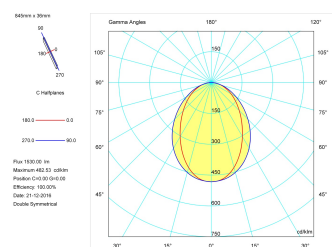

Photometry

Photometry