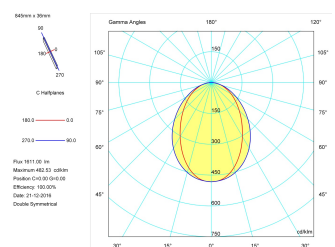

Photometry

Photometry