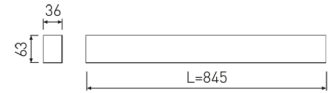

Dimensions

Product dimensions (mm)	36 x 845 x 63
Packing dimensions (mm)	45 x 870 x 75

Scheme

Scheme

845 mm length minimalist LED linear luminaire for single use from the TROLL family Essence.

DESCRIPTION

845 mm length minimalist LED linear luminaire for single use from the TROLL family Essence setting an advanced and innovative thermal balance system through passive dissipation with stable colour temperature of 4000° K (neutral white) optimised to be used as general indoor lighting for offices, hospitals commercial areas or residential & contract spaces. Designed for ceiling surface mounted or suspended. Luminaire body built in extruded aluminium finished in grey. Luminaire is IP40. Luminaire built-in an Polycarbonate opal diffuser with an angle beam of 85°. Luminaire sets a 20 W LED source with CRI higher than 85 % and a chromatic dispersion lower than 3 SMCD. Fixture has a luminous flux of 1611 Lm, with an efficiency of 71,6 Lm/W and a total consumption of 22,5 W. The average life for the luminaire is 50000 h (stabilised at a minimum flux of 70 % from the original). Luminaire built-in an auxiliary gear ON/OFF fed at 220-240V; 50/60 Hz.

Product

Real power (W)	22,5
Real luminous flux (Lm)	1611
Luminous efficiency (Lm/W)	71,6
Beam angle (°)	75
Life time (h)	50000
IP	40
Electrical class insulation	Class 1
Operating temperature	from -20°C to 35°C
Electrical feeding	220..240V, 50/60Hz
Colour	Grey
Energy efficiency class	A